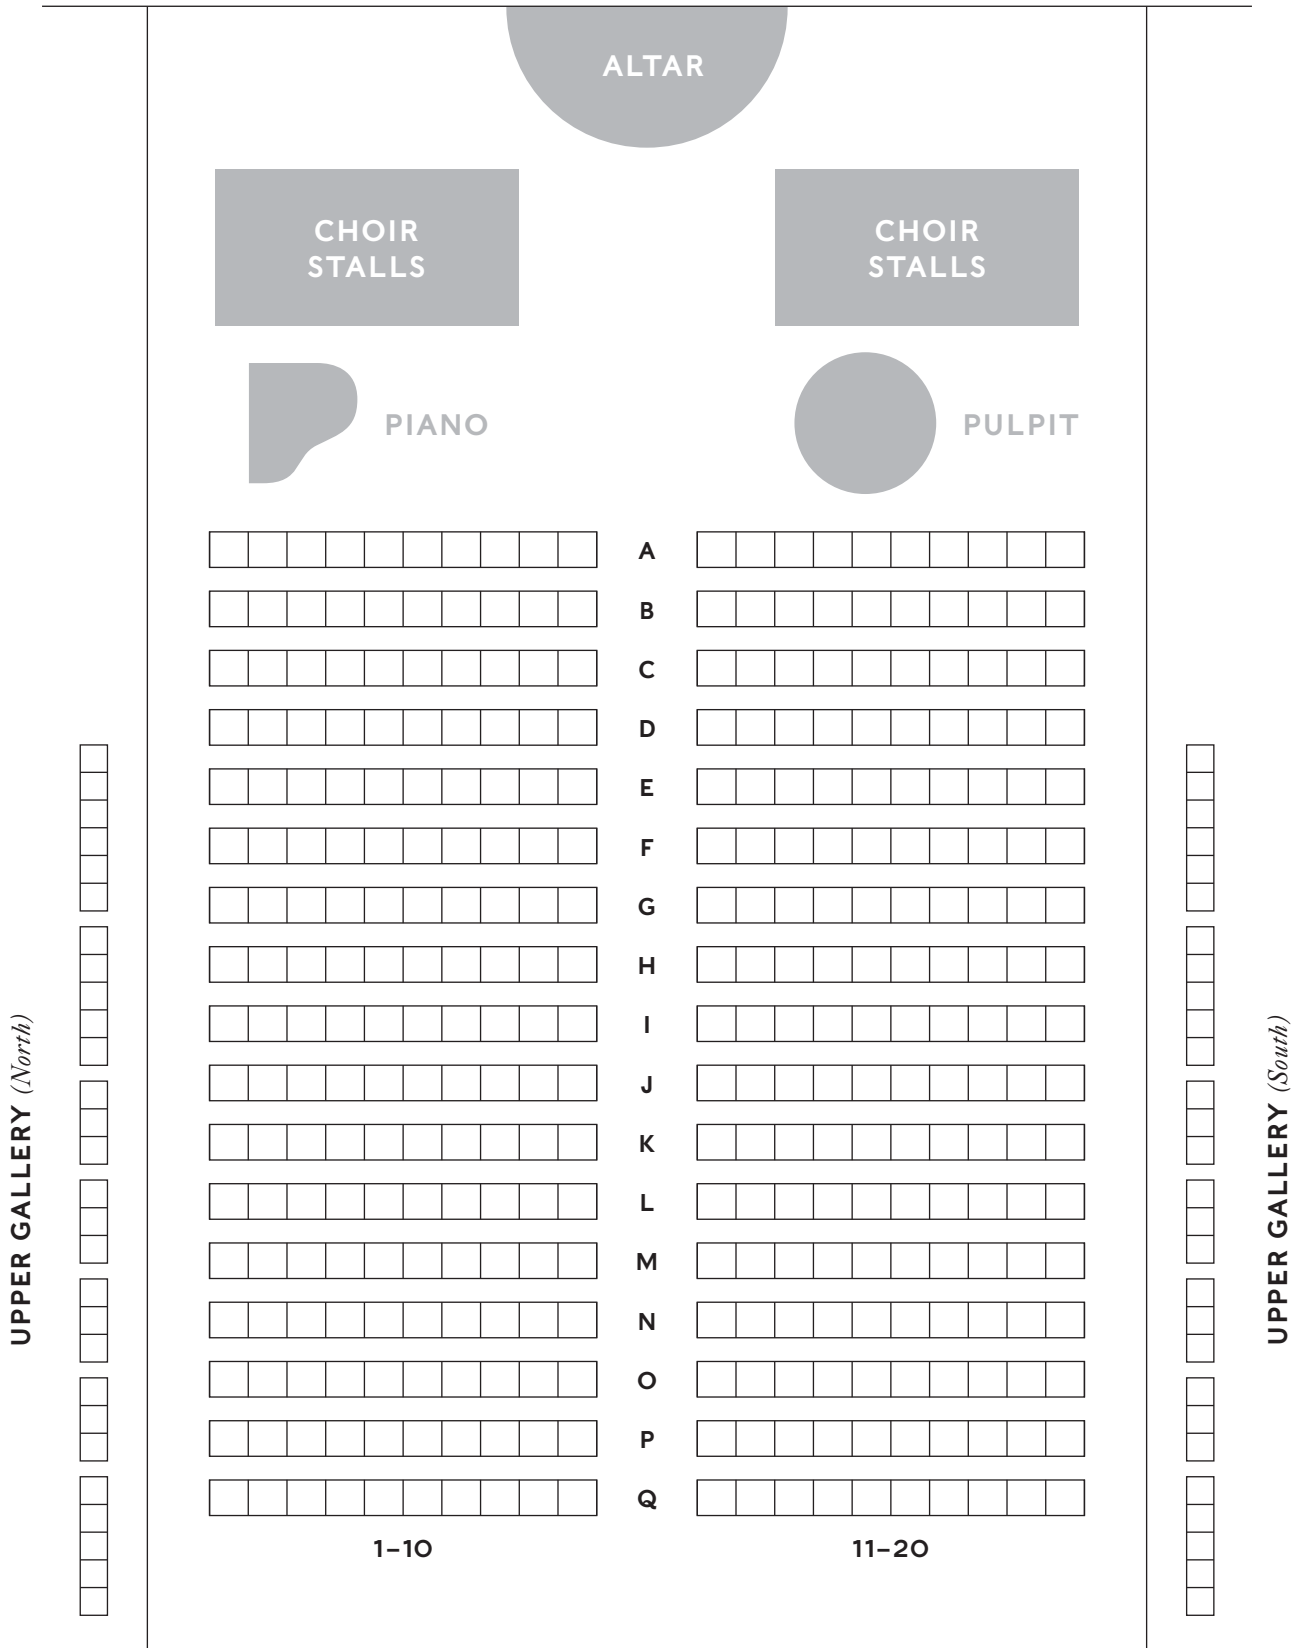

Chapel Seating Plan

Total — 394 seats
Pews — 340 seats
Upper Galleries — 54 seats
(27 on each side)