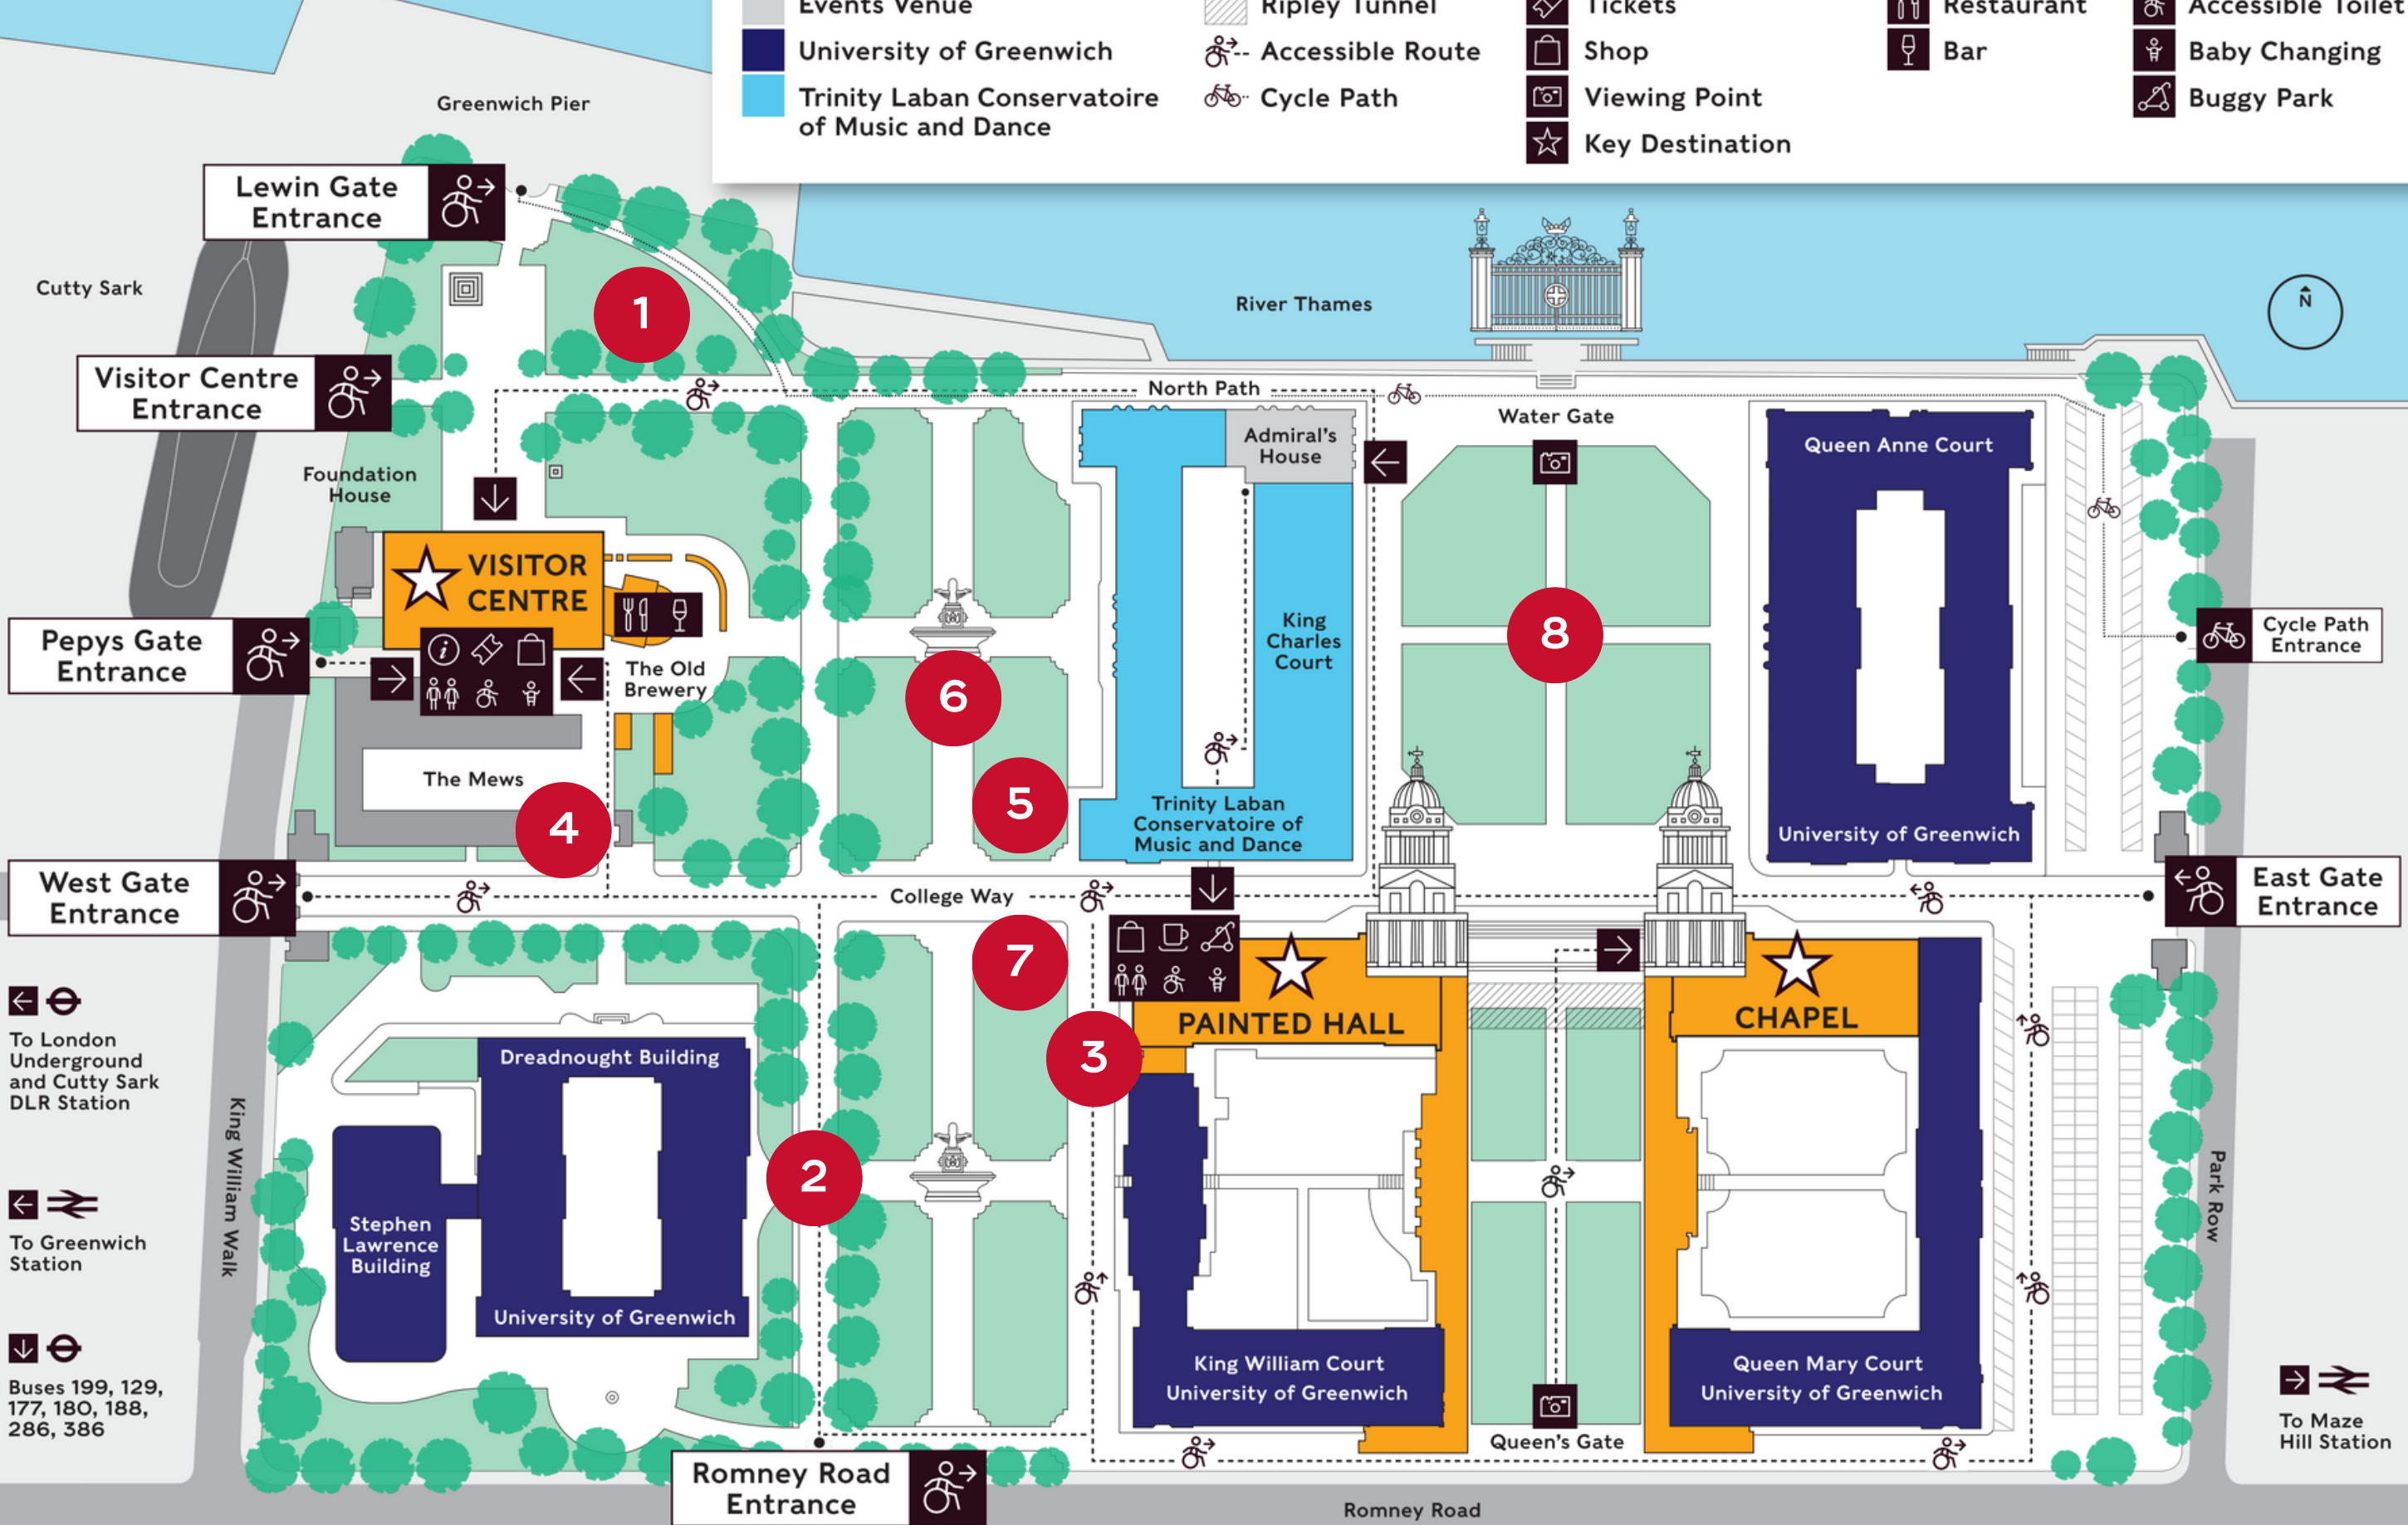

CORONATION EVENTS

BUILDINGS	ACCESS	INTEREST	FOOD	FACILITIES
Open to the public	Entrance	Tourist Information	Cafe	Toilets
Events Venue	Ripley Tunnel	Tickets	Restaurant	Accessible Toilet
University of Greenwich	Accessible Route	Shop	Bar	Baby Changing
Trinity Laban Conservatoire of Music and Dance	Cycle Path	Viewing Point		Buggy Park
		Key Destination		

- 1** Radio Coronation Station
- 2** Street Food
- 3** Gin & Pimms Bar
- 4** Coronation pop-up shop
- 5** Lawn Games
- 6** Live Music
- 7** Comedy Royal Guards
- 8** Sea Cadets Parade