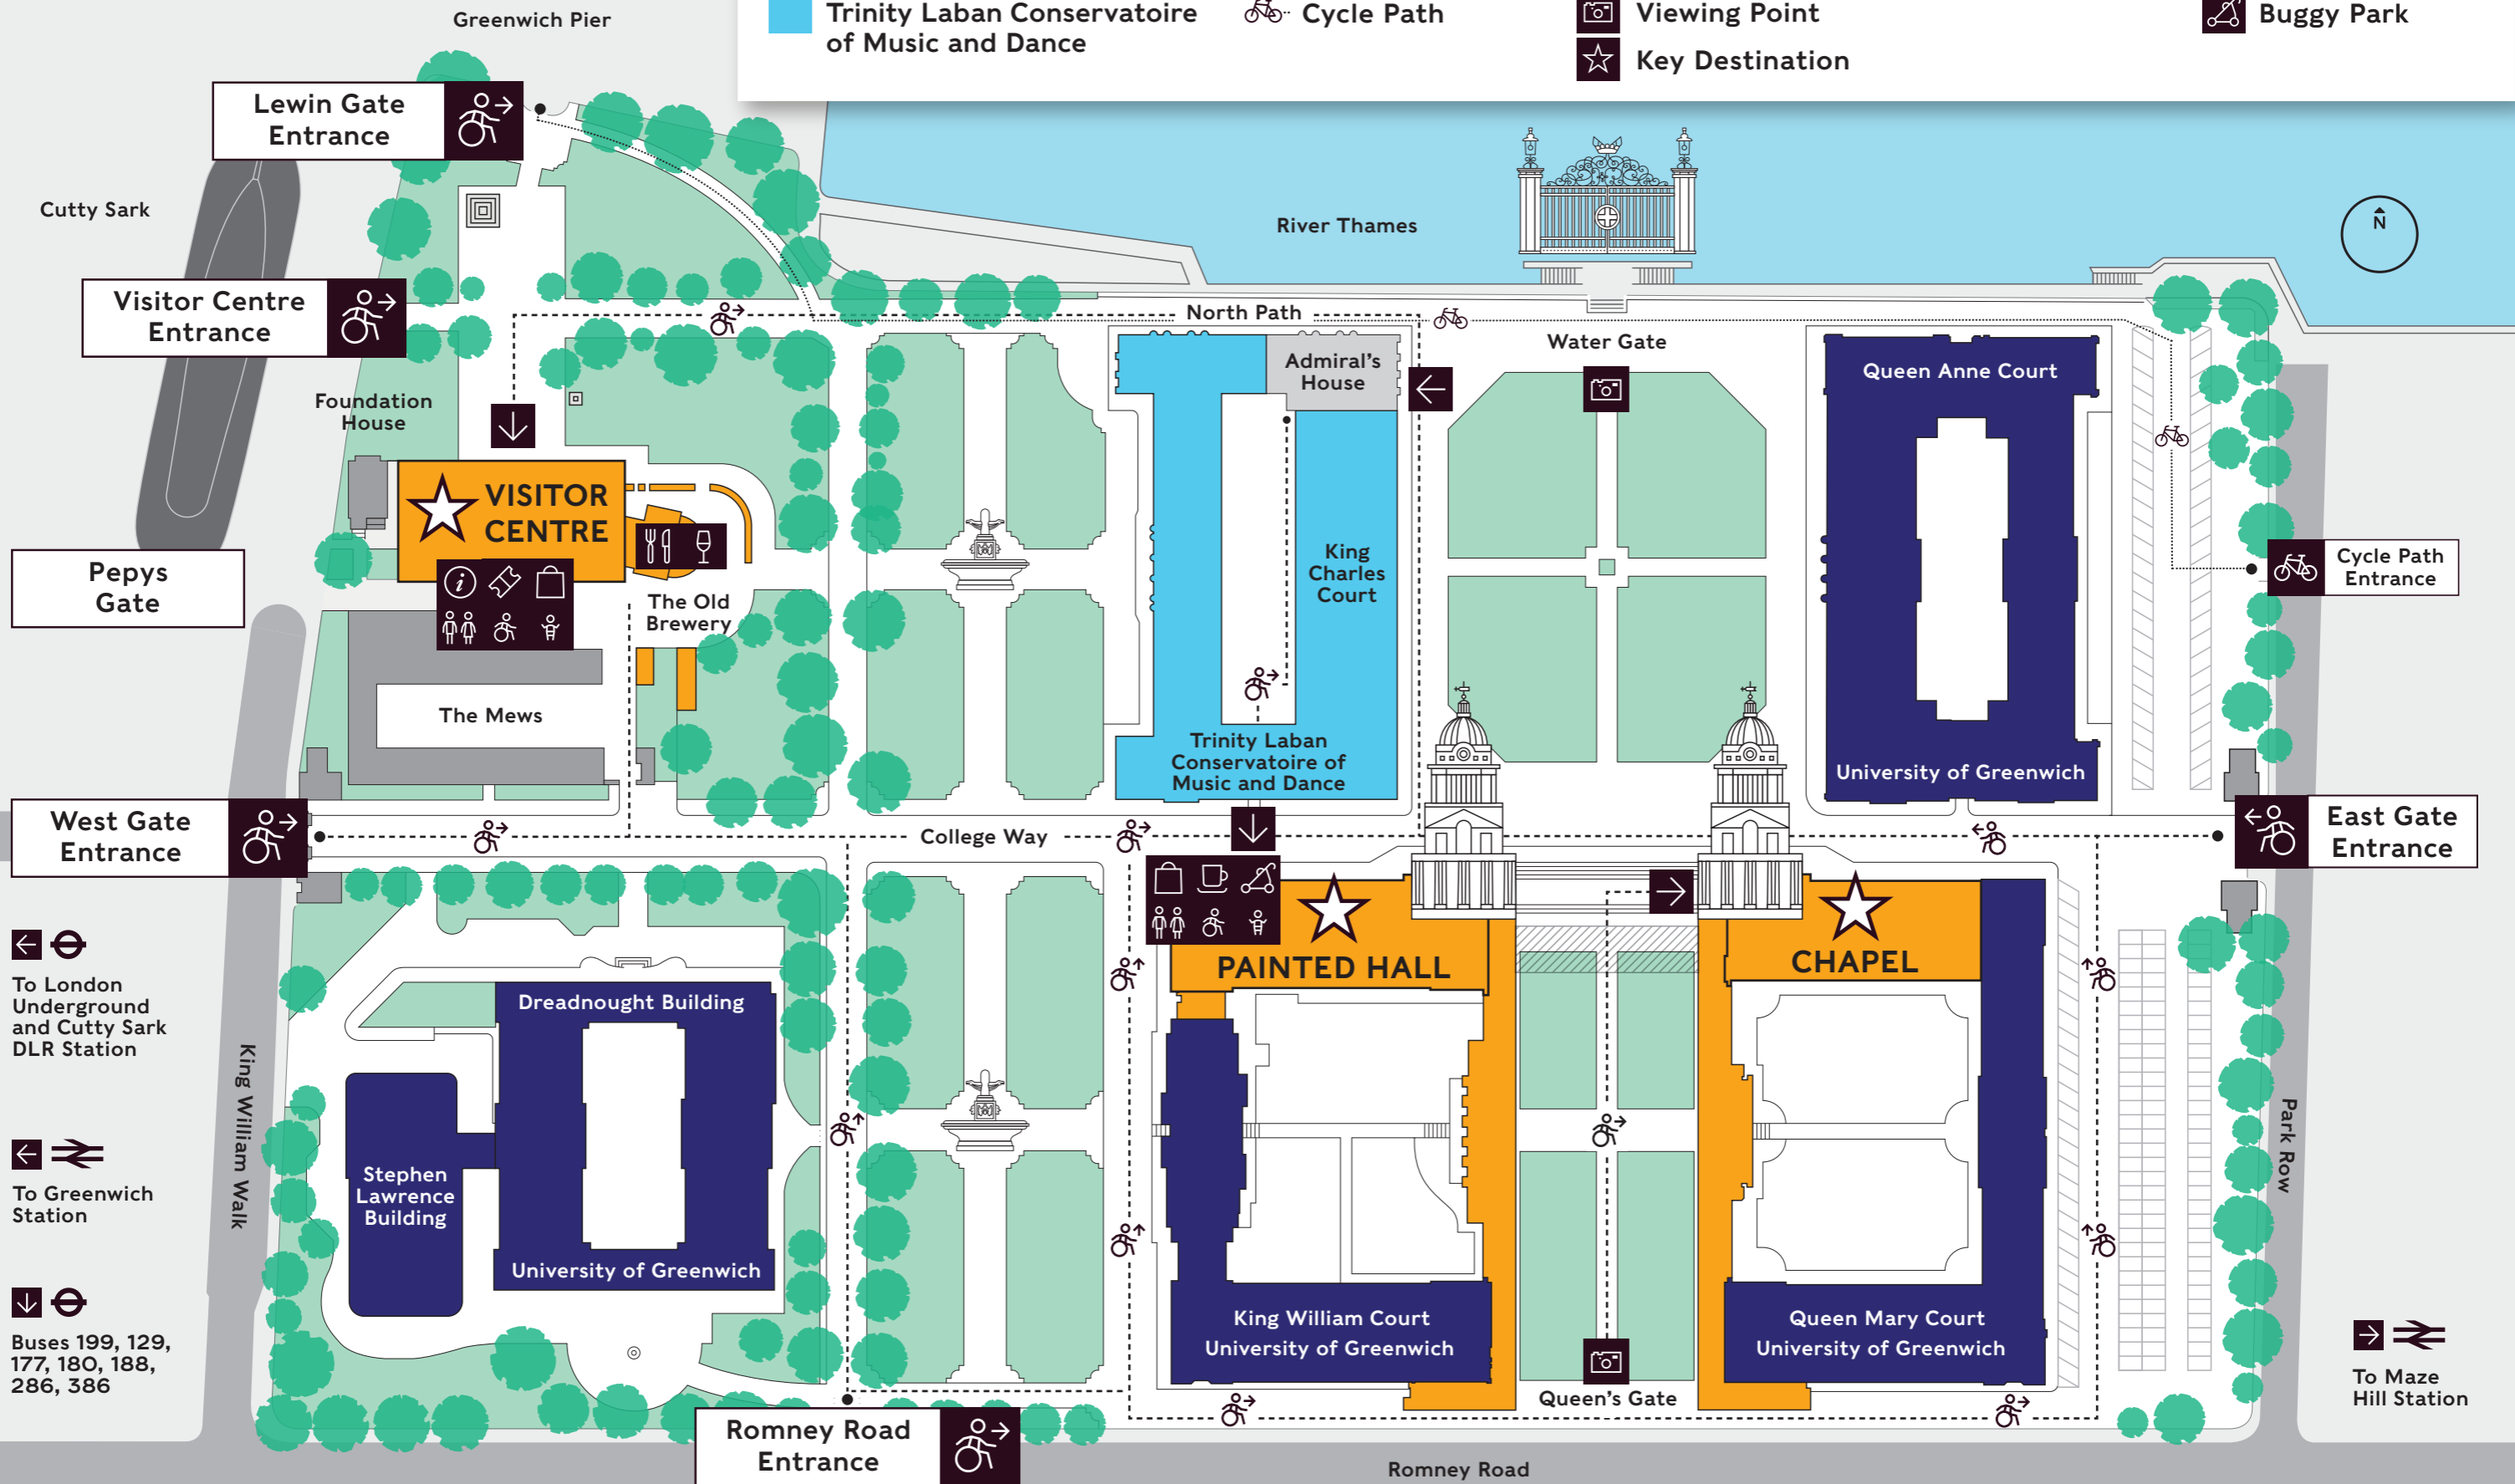

BUILDINGS

- Open to the public
- Events Venue
- University of Greenwich
- Trinity Laban Conservatoire of Music and Dance

ACCESS

- Entrance
- Ripley Tunnel
- Accessible Route
- Cycle Path

INTEREST

- i Tourist Information
- Tickets
- Shop
- Viewing Point
- Key Destination

FOOD

- Cafe
- Restaurant
- Bar

FACILITIES

- Toilets
- Accessible Toilet
- Baby Changing
- Buggy Park

← ⊕
To London Underground and Cutty Sark DLR Station

← ⇨
To Greenwich Station

↓ ⊕
Buses 199, 129, 177, 180, 188, 286, 386

→ ⇨
To Maze Hill Station